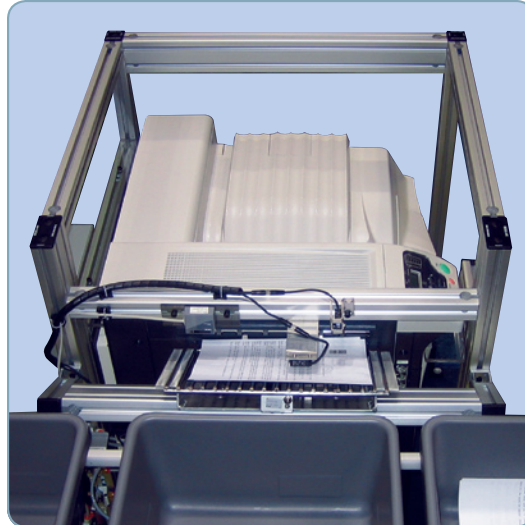

# PI-900 PRINTER-INSERTER

A quick, cost-effective on-demand printing solution for your tote or carton packing line.

## FEATURES AND BENEFITS

The PI-900 automates the printing, verification and dispensing of customer-specific documents featuring our unique print-ahead technology. Using upstream bar code and RFID readers, the PI-900 occupies a small space and requires very little handling.

The system features a quick Kyocera laser printer that will print docs for up to 15 orders per minute using a 4 drawer 4,000-sheet paper reserve. Each document is bar code scanned for verification. The totes are controlled using RF reader or bar code scanner. The system will print 1,800 pages per hour or handle 900 totes per hour, whichever comes first.

- Significantly reduces delays at hand pack stations
- Bar code verification and automatic dispensing reduces human error
- Small footprint and low capital investment
- Multiple paper feed trays to handle cut sheet, pre-printed forms and label stock